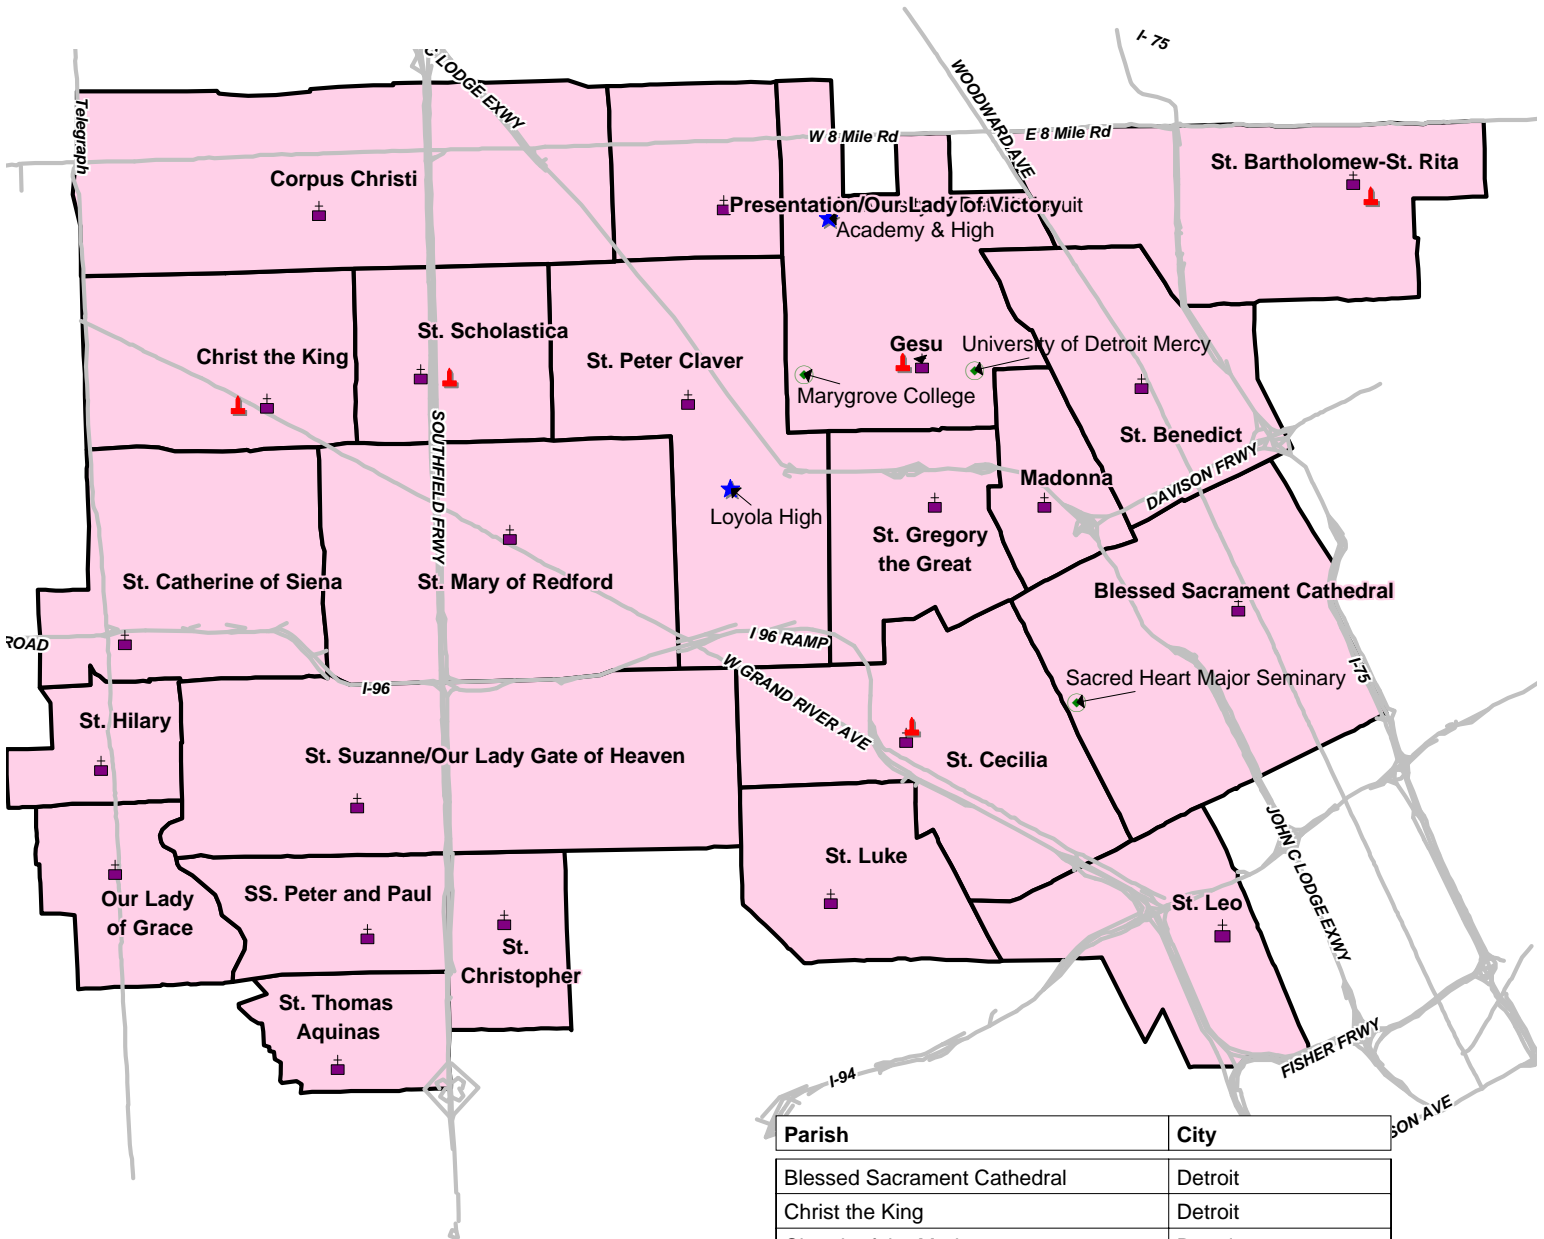

CENTRAL REGION

Trinity Vicariate

November, 2008

Legend

-  Parish
-  Parish Outline

Schools

-  Elementary
-  High
-  College/University/Seminary
-  Major Roads

School	City	Level
Christ The King	Detroit	EL
Gesu	Detroit	EL
St. Bartholomew	Detroit	EL
St. Cecelia	Detroit	EL
St. Scholastica	Detroit	EL
Loyola High	Detroit	HS
University of Detroit Jesuit Academy & High	Detroit	MS/HS
Sacred Heart Major Seminary	Detroit	Sem
Marygrove College	Detroit	Coll
University of Detroit Mercy	Detroit	Univ

Parish	City
Blessed Sacrament Cathedral	Detroit
Christ the King	Detroit
Church of the Madonna	Detroit
Corpus Christi	Detroit
Gesu	Detroit
Our Lady of Grace	Dearborn Hgts
Presentation/Our Lady of Victory	Detroit
SS. Peter and Paul (Westside)	Detroit
St. Bartholomew-St. Rita	Detroit
St. Benedict	Highland Park
St. Catherine of Siena	Detroit
St. Cecelia	Detroit
St. Christopher	Detroit
St. Gregory the Great	Detroit
St. Hilary	Redford
St. Leo	Detroit
St. Luke	Detroit
St. Mary of Redford	Detroit
St. Peter Claver	Detroit
St. Scholastica	Detroit
St. Suzanne/Our Lady Gate of Heaven	Detroit
St. Thomas Aquinas	Detroit